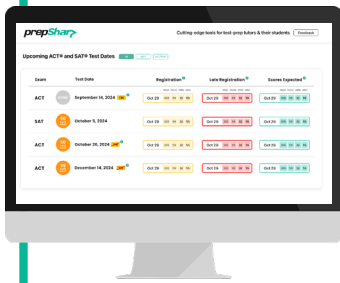

READING & WRITING: MODULE 1

1 B	12 A	23 B
2 C	13 A	24 A
3 D	14 C	25 B
4 A	15 D	26 A
5 B	16 C	27 A
6 A	17 B	28 A
7 A	18 B	29 D
8 D	19 A	30 C
9 C	20 A	31 D
10 C	21 C	32 D
11 A	22 C	33 C

READING & WRITING: MODULE 2

1 B	12 A	23 D
2 D	13 B	24 C
3 A	14 A	25 B
4 D	15 A	26 D
5 D	16 C	27 C
6 B	17 A	28 D
7 D	18 D	29 A
8 A	19 C	30 C
9 B	20 B	31 B
10 D	21 C	32 B
11 D	22 D	33 D

Tip #5: Always Use Score Charts

- ✓ Over 120 redesigned score charts
- ✓ Intuitive and sleek layout
- ✓ Much quicker and easier scoring