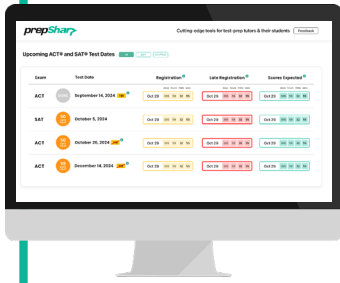

**READING & WRITING: MODULE 1**

1 B	12 A	23 C
2 C	13 A	24 C
3 C	14 D	25 C
4 B	15 C	26 D
5 D	16 B	27 C
6 C	17 B	28 C
7 B	18 A	29 B
8 D	19 A	30 C
9 D	20 A	31 C
10 A	21 B	32 D
11 A	22 A	33 D

**READING & WRITING: MODULE 2**

1 C	12 A	23 C
2 B	13 C	24 C
3 D	14 D	25 A
4 B	15 C	26 B
5 C	16 B	27 A
6 C	17 B	28 B
7 A	18 B	29 D
8 D	19 C	30 D
9 B	20 A	31 A
10 A	21 D	32 C
11 B	22 A	33 B

**Tip #5: Always Use Score Charts**

- ✓ Over 120 redesigned score charts
- ✓ Intuitive and sleek layout
- ✓ Much quicker and easier scoring