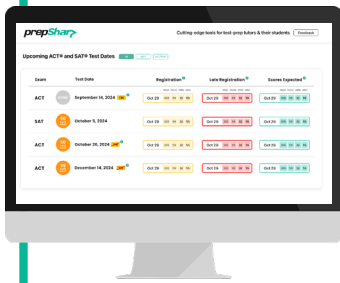

READING & WRITING: MODULE 1

1 A	12 A	23 B
2 B	13 D	24 D
3 B	14 B	25 B
4 D	15 C	26 B
5 B	16 B	27 D
6 D	17 A	28 D
7 B	18 B	29 B
8 C	19 A	30 D
9 B	20 C	31 A
10 B	21 A	32 C
11 D	22 D	33 D

READING & WRITING: MODULE 2

1 C	12 D	23 A
2 D	13 D	24 C
3 A	14 D	25 C
4 A	15 D	26 B
5 C	16 B	27 C
6 C	17 A	28 D
7 B	18 A	29 D
8 A	19 B	30 A
9 A	20 A	31 D
10 D	21 C	32 D
11 A	22 B	33 A

Tip #5: Always Use Score Charts

- ✓ Over 120 redesigned score charts
- ✓ Intuitive and sleek layout
- ✓ Much quicker and easier scoring