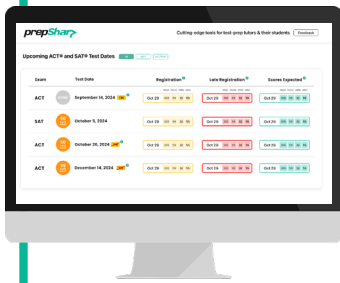

READING & WRITING: MODULE 1

1 D	12 A	23 D
2 B	13 A	24 C
3 B	14 C	25 B
4 D	15 B	26 D
5 D	16 D	27 D
6 A	17 D	28 C
7 B	18 B	29 C
8 B	19 A	30 B
9 D	20 C	31 A
10 D	21 D	32 B
11 A	22 D	33 C

READING & WRITING: MODULE 2

1 C	12 C	23 B
2 D	13 C	24 A
3 C	14 D	25 D
4 B	15 D	26 B
5 B	16 B	27 D
6 C	17 A	28 A
7 D	18 D	29 B
8 C	19 C	30 C
9 C	20 A	31 D
10 C	21 A	32 B
11 C	22 C	33 C

Tip #5: Always Use Score Charts

- ✓ Over 120 redesigned score charts
- ✓ Intuitive and sleek layout
- ✓ Much quicker and easier scoring